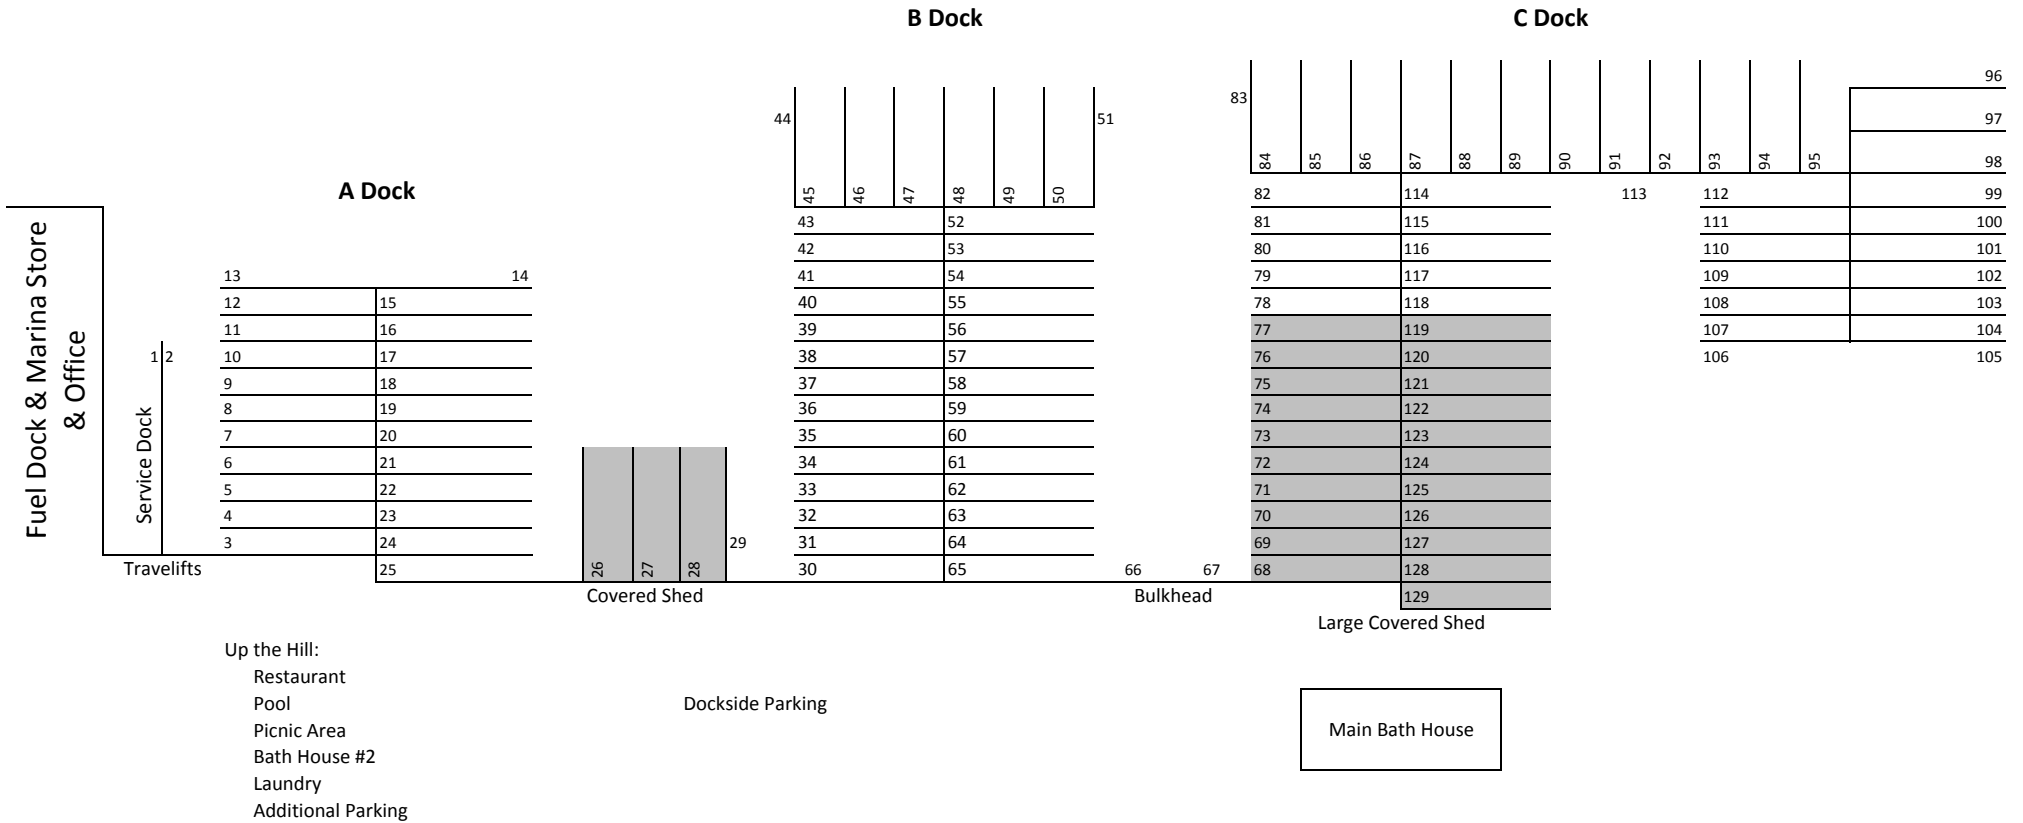

Worton Creek Marina Slip Diagram

← approach from the bay

Fuel Dock & Marina Store
& Office

A Dock

B Dock

C Dock

Service Dock

Travelifts

Covered Shed

Bulkhead

Large Covered Shed